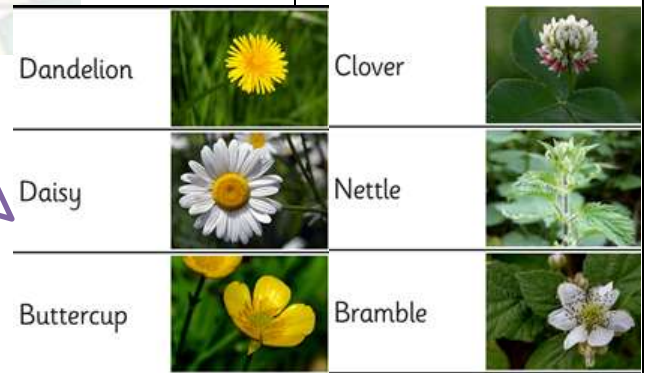

Can you name the parts of a tree?

### Parts of a Tree

Can you name different types of tree?

Can you name the parts of a plant?

Can you name different types of plant?

We are learning to work scientifically  
 \*Ask questions raised by our own exploration of the world around us.  
 \*Draw on our everyday experiences to help answer questions.

### Vocabulary

**Leaf-** makes food for the plant using sunlight.

**Petal-** attracts insects to the plant.

**Roots-** absorb food and water from the soil, stop the plant from falling over,

**Stem-** holds the plant up so it can get more sunlight, helps water reach all parts of the plant.

**Evergreen-** a tree which keeps its leaves all year

**Deciduous-** a tree which loses its leaves in the Autumn.